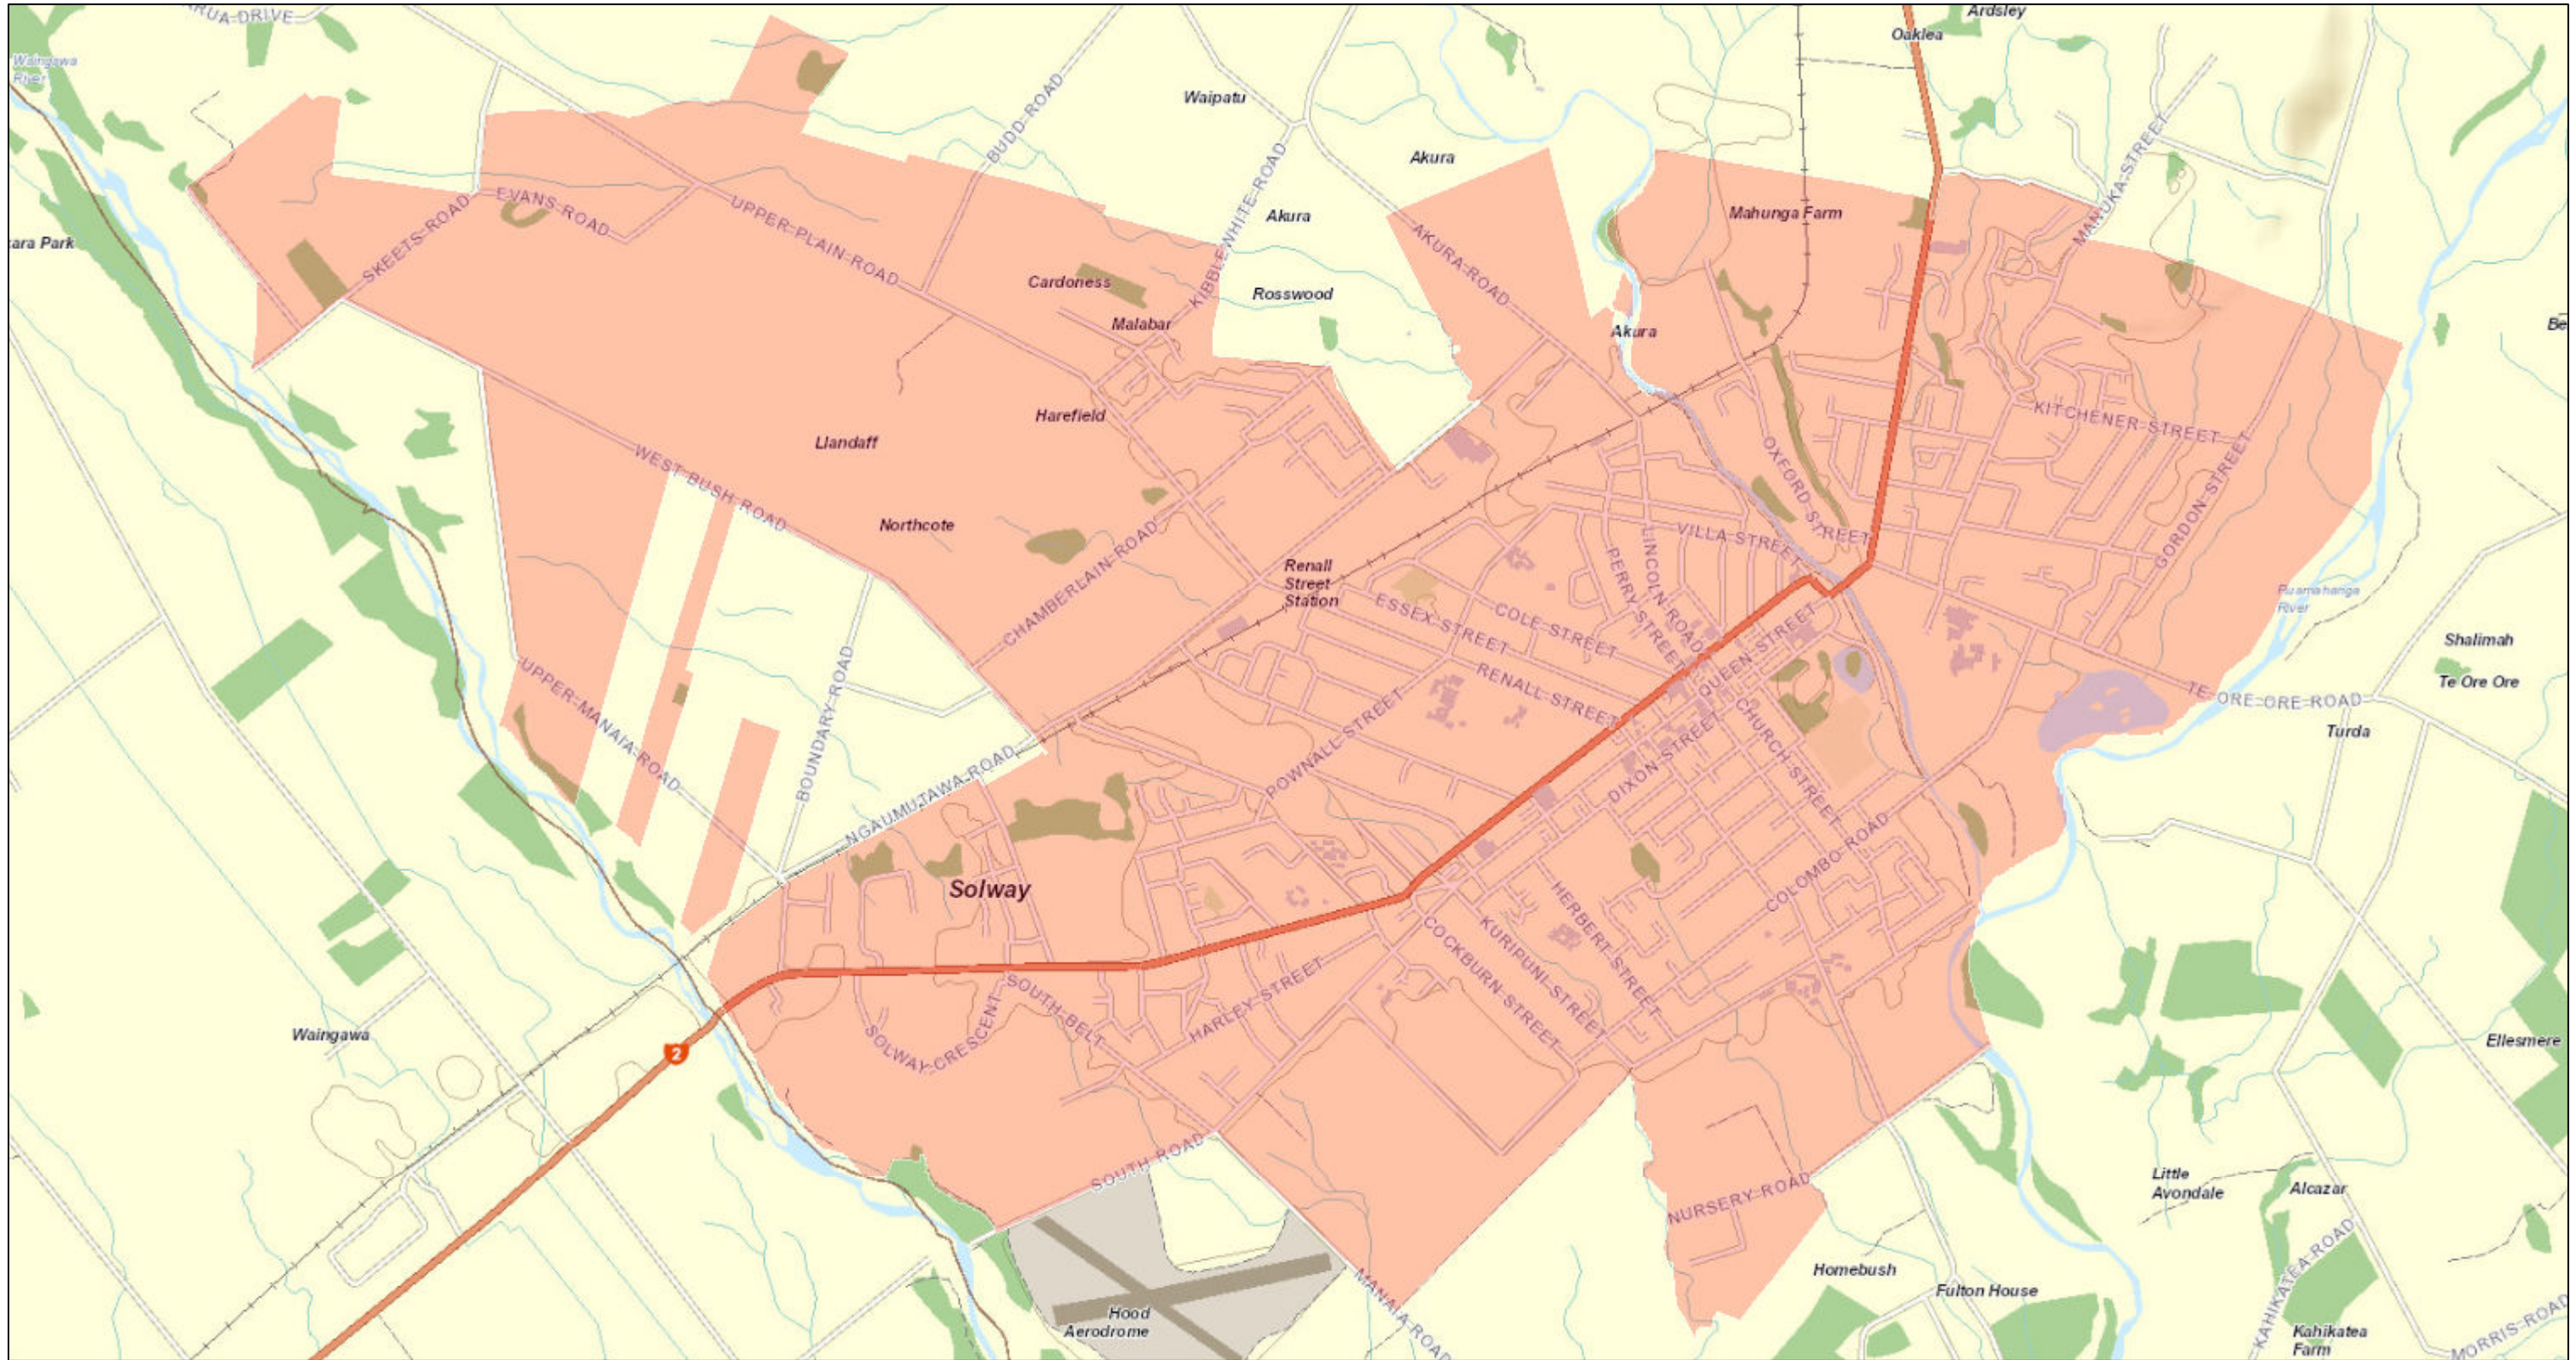

Masterton Trust Lands Trust District

- MDC Masterton 2016 Election Boundary Map -

1:28,253

DISCLAIMER
 The Masterton, Carterton, and South Wairarapa District Councils accept no responsibility for actions or projects undertaken or loss or damages incurred, by any individuals or company, or agency, using all or any of the information presented on this map. The Councils do not provide interpretation of this information or advice on how to interpret, or utilise this information. Your own independent and appropriate professional advice should be sought. The information displayed on this map may contain errors or omissions or may not have the spatial accuracy required for some purposes.